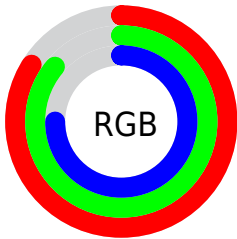

Distribution

- Red (84%)
- Green (86%)
- Blue (75%)