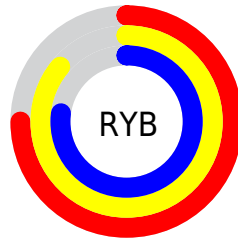

- Red (75%)
- Yellow (86%)
- Blue (77%)