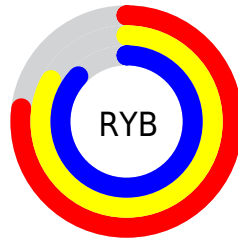

- Red (77%)
- Yellow (83%)
- Blue (87%)