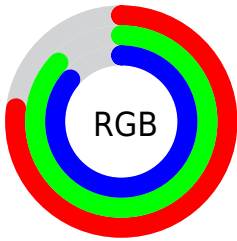

Distribution

- Red (77%)
- Green (87%)
- Blue (86%)