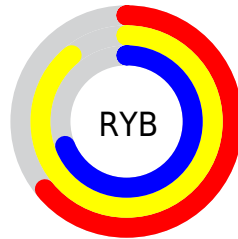

- Red (64%)
- Yellow (89%)
- Blue (69%)