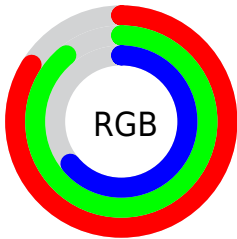

Distribution

- Red (84%)
- Green (89%)
- Blue (64%)