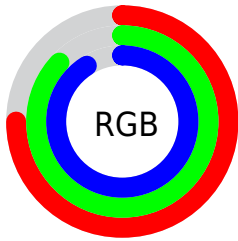

Distribution

- Red (75%)
- Green (87%)
- Blue (91%)