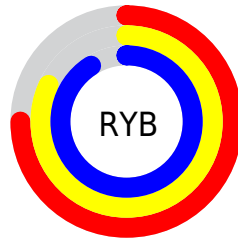

- Red (75%)
- Yellow (82%)
- Blue (91%)