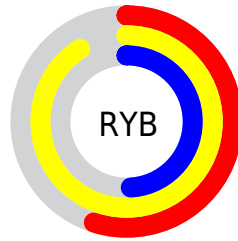

- Red (55%)
- Yellow (91%)
- Blue (49%)