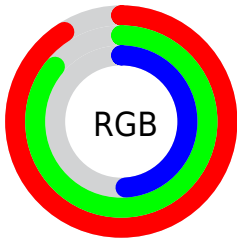

Distribution

- Red (91%)
- Green (86%)
- Blue (49%)