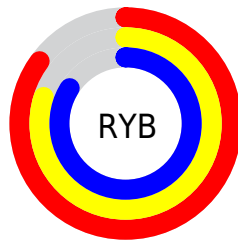

- Red (85%)
- Yellow (80%)
- Blue (84%)