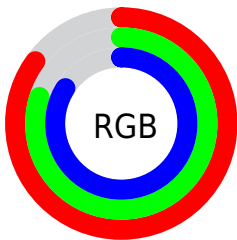

Distribution

- Red (85%)
- Green (80%)
- Blue (84%)