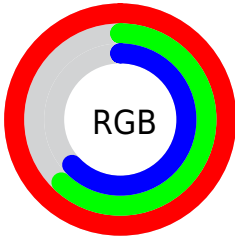

Distribution

Red (100%)

Green (62%)

Blue (63%)