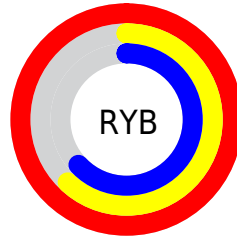

Details

The XYZ color **59.8120, 48.2518, 39.4188** is a light color, and the websafe version is hex **FF9999**. A complement of this color would be **67.5924, 85.8819, 105.9476**, and the grayscale version is **47.4165, 49.8859, 54.3257**.

A 20% lighter version of the original color is **77.5523, 74.2594, 74.5360**, and **30.5768, 22.9430, 17.2849** is the 20% darker color. If you saturate the color by 10%, you get **53.9351, 39.6503, 27.7417**, and if you desaturate by 10%, it is **67.0327, 58.8383, 53.7101**.

Distribution

Red (100%)

Green (62%)

Blue (63%)

Red (100%)

Yellow (62%)

Blue (63%)

Cyan (0%)