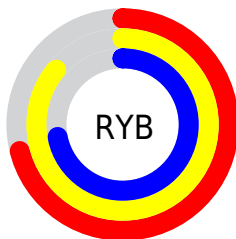

- Red (71%)
- Yellow (86%)
- Blue (72%)