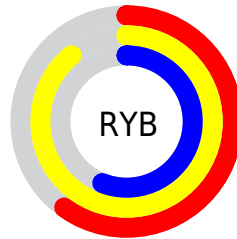

Red (60%)

Yellow (89%)

Blue (56%)