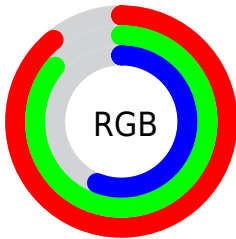

Distribution

Red (89%)

Green (86%)

Blue (56%)