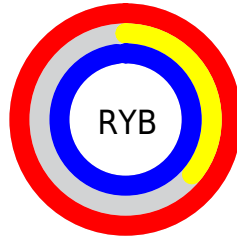

Details

The XYZ color **62.4797, 35.8793, 94.8991** is a light color, and the websafe version is hex **FF66FF**. The color can be described as light muted magenta. A complement of this color would be **42.2860, 74.6404, 23.2463**, and the grayscale version is **32.6781, 34.3799, 37.4397**.

A 20% lighter version of the original color is **70.5182, 50.9365, 100.7227**, and **32.3193, 15.6491, 52.3561** is the 20% darker color. If you saturate the color by 10%, you get **60.5322, 32.1417, 93.7645**, and if you desaturate by 10%, it is **65.1721, 41.1058, 96.2845**.

Distribution

Red (100%)

Green (36%)

Blue (98%)

Red (100%)

Yellow (36%)

Blue (98%)

Cyan (0%)