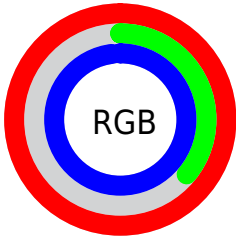

Distribution

Red (100%)

Green (36%)

Blue (98%)