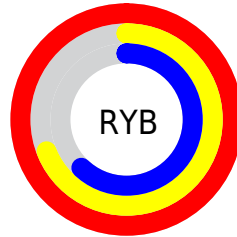

Details

The XYZ color **62.6341, 54.0353, 39.9296** is a light color, and the websafe version is hex **FF9999**. A complement of this color would be **63.5069, 76.9082, 106.1053**, and the grayscale version is **52.8617, 55.6146, 60.5643**.

A 20% lighter version of the original color is **81.6744, 82.7087, 75.2780**, and **32.3091, 26.4932, 17.5982** is the 20% darker color. If you saturate the color by 10%, you get **56.8167, 45.5840, 28.1764**, and if you desaturate by 10%, it is **69.5764, 64.0058, 54.3108**.

Distribution

Red (100%)

Green (68%)

Blue (62%)

Red (100%)

Yellow (69%)

Blue (62%)

Cyan (0%)