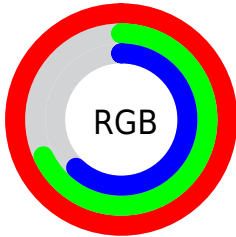

Distribution

Red (100%)

Green (68%)

Blue (62%)