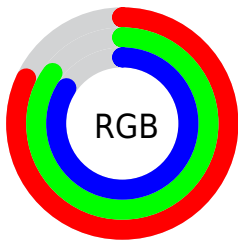

Distribution

- Red (82%)
- Green (85%)
- Blue (84%)