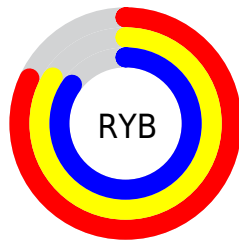

- Red (82%)
- Yellow (84%)
- Blue (85%)