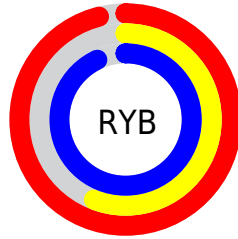

- Red (96%)
- Yellow (56%)
- Blue (93%)