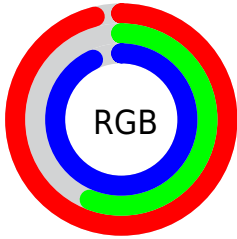

Distribution

- Red (96%)
- Green (56%)
- Blue (93%)