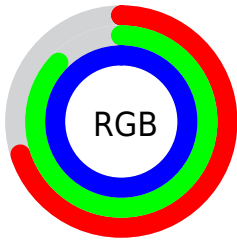

Distribution

- Red (70%)
- Green (87%)
- Blue (100%)