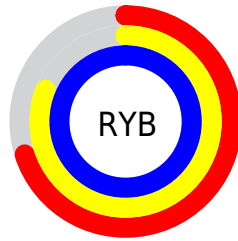

- Red (70%)
- Yellow (81%)
- Blue (100%)