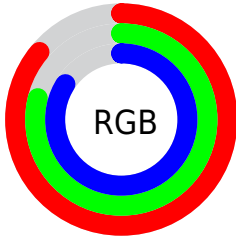

Distribution

- Red (86%)
- Green (79%)
- Blue (84%)