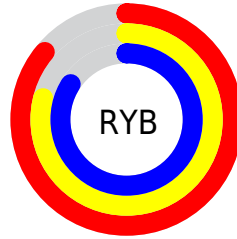

- Red (86%)
- Yellow (79%)
- Blue (84%)