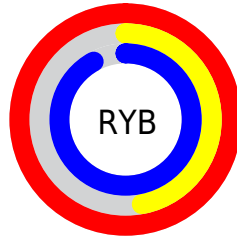

- Red (100%)
- Yellow (47%)
- Blue (92%)