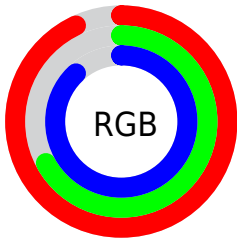

Distribution

- Red (93%)
- Green (67%)
- Blue (88%)