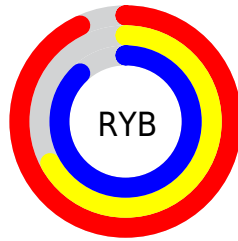

- Red (93%)
- Yellow (67%)
- Blue (88%)