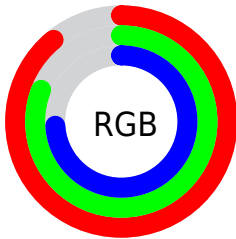

Distribution

Red (89%)

Green (81%)

Blue (74%)