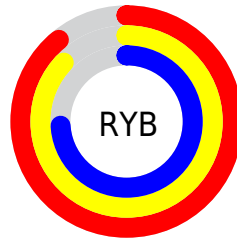

Details

The XYZ color **62.8270, 64.1043, 56.6390** is a light color, and the websafe version is hex **CCCCCC**. A complement of this color would be **57.4045, 61.8372, 81.5840**, and the grayscale version is **61.4704, 64.6716, 70.4274**.

A 20% lighter version of the original color is **93.3291, 99.3117, 99.8380**, and **32.3960, 32.8637, 27.5575** is the 20% darker color. If you saturate the color by 10%, you get **57.7418, 57.5464, 43.8056**, and if you desaturate by 10%, it is **68.5294, 71.2794, 71.5785**.

Distribution

Red (89%)

Green (81%)

Blue (74%)

Red (89%)

Yellow (87%)

Blue (74%)

Cyan (0%)