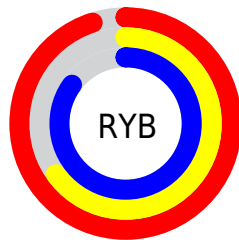

Red (95%)

Yellow (65%)

Blue (85%)