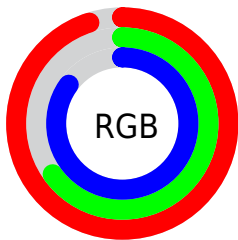

Distribution

Red (95%)

Green (65%)

Blue (85%)