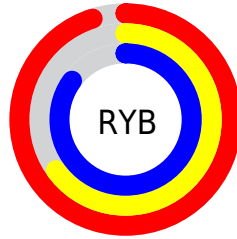

- Red (95%)
- Yellow (65%)
- Blue (85%)