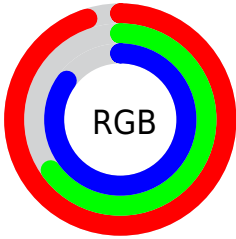

Distribution

- Red (95%)
- Green (65%)
- Blue (85%)