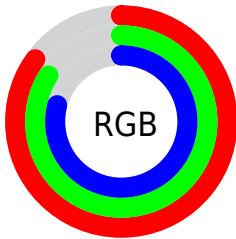

Distribution

Red (85%)

Green (84%)

Blue (79%)