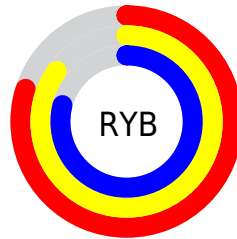

Red (80%)

Yellow (85%)

Blue (79%)