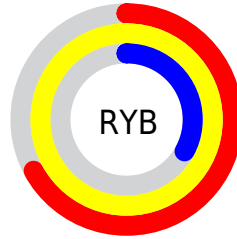

- Red (67%)
- Yellow (100%)
- Blue (33%)