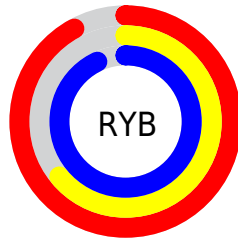

- Red (92%)
- Yellow (64%)
- Blue (93%)