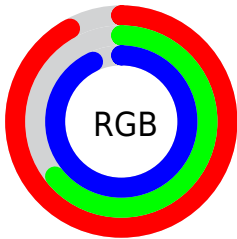

Distribution

- Red (92%)
- Green (64%)
- Blue (93%)