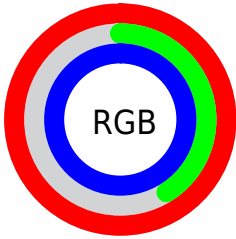

Distribution

Red (99%)

Green (41%)

Blue (99%)