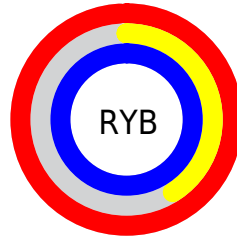

Details

The XYZ color **63.1879, 37.8751, 96.9088** is a light color, and the websafe version is hex **FF66FF**. A complement of this color would be **43.3345, 74.1946, 25.1358**, and the grayscale version is **35.8091, 37.6739, 41.0269**.

A 20% lighter version of the original color is **72.2103, 54.3207, 101.2868**, and **32.6816, 16.7740, 53.7397** is the 20% darker color. If you saturate the color by 10%, you get **61.0131, 33.5245, 96.1841**, and if you desaturate by 10%, it is **66.1291, 43.7563, 97.8896**.

Distribution

Red (99%)

Green (41%)

Blue (99%)

Red (99%)

Yellow (41%)

Blue (99%)

Cyan (0%)