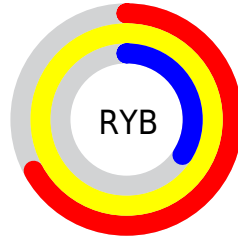

Details

The XYZ color **63.1138, 62.3201, 17.5066** is a light color, and the websafe version is hex **FFCC66**. The color can be described as light muted yellow. A complement of this color would be **31.7097, 28.8421, 98.5029**, and the grayscale version is **56.6287, 59.5778, 64.8802**.

A 20% lighter version of the original color is **81.7336, 94.6734, 38.7769**, and **32.4432, 31.5046, 5.5334** is the 20% darker color. If you saturate the color by 10%, you get **60.3541, 58.1622, 12.3905**, and if you desaturate by 10%, it is **66.3544, 66.8539, 24.5914**.

Distribution

Red (100%)

Green (78%)

Blue (34%)

Red (67%)

Yellow (100%)

Blue (34%)

Cyan (0%)