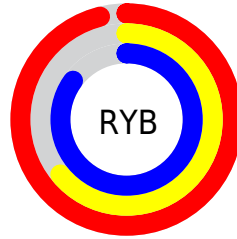

Details

The XYZ color **63.4508, 50.4432, 72.0379** is a light color, and the websafe version is hex **FF99CC**. A complement of this color would be **57.2622, 77.3561, 61.2068**, and the grayscale version is **50.8372, 53.4847, 58.2448**.

A 20% lighter version of the original color is **84.3614, 78.6228, 105.3371**, and **32.7293, 24.2373, 37.1357** is the 20% darker color. If you saturate the color by 10%, you get **58.4576, 42.1790, 65.0627**, and if you desaturate by 10%, it is **69.3515, 60.4299, 79.5972**.

Distribution

Red (96%)

Green (64%)

Blue (85%)

Red (96%)

Yellow (64%)

Blue (85%)

Cyan (0%)