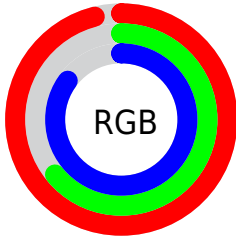

Distribution

Red (96%)

Green (64%)

Blue (85%)