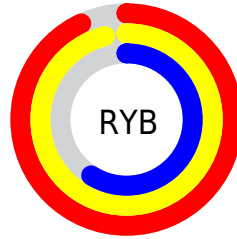

- Red (93%)
- Yellow (96%)
- Blue (59%)