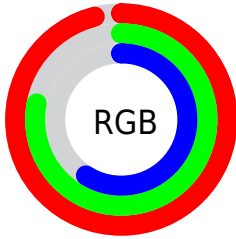

Distribution

- Red (96%)
- Green (78%)
- Blue (59%)