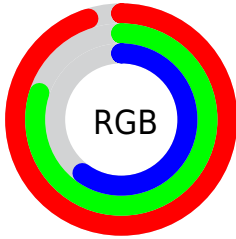

Distribution

- Red (95%)
- Green (80%)
- Blue (60%)