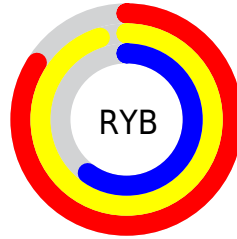

- Red (84%)
- Yellow (95%)
- Blue (60%)