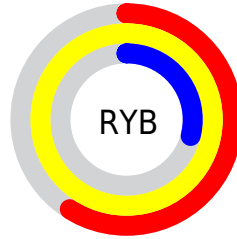

Details

The XYZ color **63.6305, 64.0091, 15.6579** is a light color, and the websafe version is hex **FFCC33**. The color can be described as light washed yellow. A complement of this color would be **28.6705, 24.1533, 97.7579**, and the grayscale version is **57.3523, 60.3391, 65.7092**.

A 20% lighter version of the original color is **81.0293, 94.3917, 35.0678**, and **32.8654, 32.6601, 4.7154** is the 20% darker color. If you saturate the color by 10%, you get **61.2079, 60.2922, 11.3734**, and if you desaturate by 10%, it is **66.4913, 68.0435, 21.8141**.

Distribution

Red (100%)

Green (79%)

Blue (29%)

Red (59%)

Yellow (100%)

Blue (29%)

Cyan (0%)