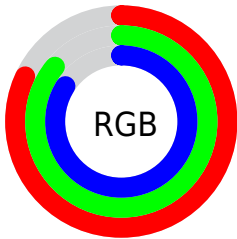

Distribution

Red (82%)

Green (86%)

Blue (84%)