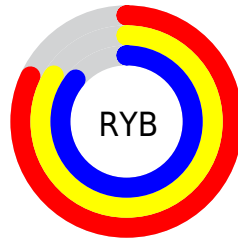

Red (82%)

Yellow (84%)

Blue (86%)