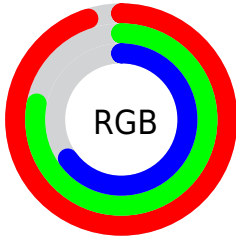

Distribution

- Red (95%)
- Green (78%)
- Blue (65%)