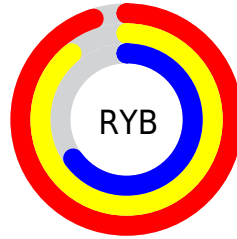

- Red (95%)
- Yellow (89%)
- Blue (65%)