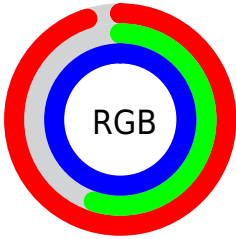

Distribution

- Red (95%)
- Green (55%)
- Blue (100%)