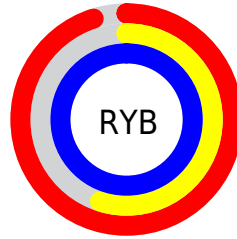

- Red (95%)
- Yellow (55%)
- Blue (100%)