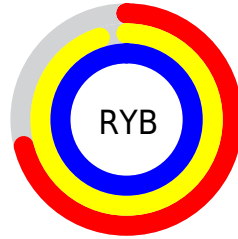

## Conversions Part 2

Format	Color
<a href="#">RYB</a>	<a href="#">181, 241, 255</a>
Decimal	<a href="#">11927494</a>
CIELab	<a href="#">94.06, -33.88, 20.09</a>
CIElCh	<a href="#">94, 39.386, 149.333</a>
Yxy	<a href="#">85.4210, 0.2997, 0.3938</a>
Android (android.graphics.Color)	<a href="#">4290117574 (0xFFB5FFC6)</a>
YUV	<a href="#">226.3760, -13.9894, -39.7948</a>
Hunter-Lab	<a href="#">92.4235, -36.1872, 22.0444</a>

# Details

The XYZ color **65.0091, 85.4210, 66.4876** is a light color, and the websafe version is hex **CCFFCC**. A complement of this color would be **73.1967, 60.4814, 88.7047**, and the grayscale version is **72.6721, 76.4567, 83.2613**.

A 20% lighter version of the original color is **89.0699, 96.9171, 108.6201**, and **33.8323, 46.8374, 33.6429** is the 20% darker color. If you saturate the color by 10%, you get **57.4462, 81.7672, 55.0644**, and if you desaturate by 10%, it is **73.9614, 89.7570, 79.5121**.

# Distribution

- Red (71%)
- Green (100%)
- Blue (78%)

- Red (71%)
- Yellow (95%)
- Blue (100%)

- Cyan (29%)
- Magenta (0%)
- Yellow (22%)
- Black (0%)

- Cyan (29%)
- Magenta (0%)
- Yellow (22%)