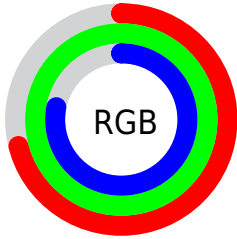

Distribution

- Red (71%)
- Green (100%)
- Blue (78%)