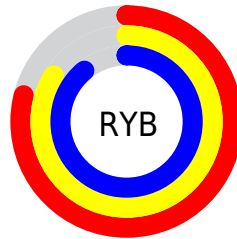

- Red (79%)
- Yellow (84%)
- Blue (89%)