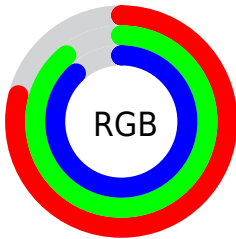

Distribution

- Red (79%)
- Green (89%)
- Blue (88%)