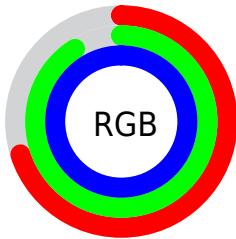

Distribution

- Red (70%)
- Green (91%)
- Blue (100%)