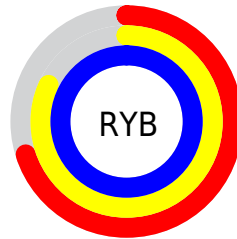

- Red (70%)
- Yellow (82%)
- Blue (100%)