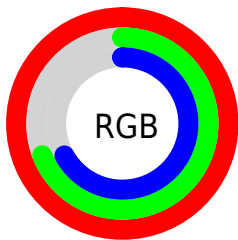

Distribution

Red (100%)

Green (69%)

Blue (67%)