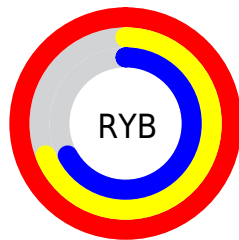

Details

The XYZ color **63.8257, 54.8222, 45.2480** is a light color, and the websafe version is hex **FF9999**. A complement of this color would be **68.8119, 84.1343, 107.2205**, and the grayscale version is **53.9521, 56.7618, 61.8136**.

A 20% lighter version of the original color is **83.4065, 83.8481, 83.0225**, and **32.9945, 26.9628, 20.6049** is the 20% darker color. If you saturate the color by 10%, you get **57.3804, 45.4248, 32.3305**, and if you desaturate by 10%, it is **71.5717, 66.0720, 60.9084**.

Distribution

Red (100%)

Green (69%)

Blue (67%)

Red (100%)

Yellow (69%)

Blue (67%)

Cyan (0%)