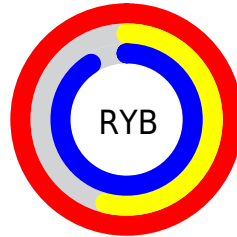

Details

The XYZ color **65.0365, 45.3202, 82.4107** is a light color, and the websafe version is hex **FF99FF**. A complement of this color would be **52.5880, 79.4621, 45.8263**, and the grayscale version is **45.3135, 47.6733, 51.9162**.

A 20% lighter version of the original color is **78.5818, 67.0636, 103.4106**, and **33.7940, 21.0966, 43.8859** is the 20% darker color. If you saturate the color by 10%, you get **61.1224, 38.5733, 77.7726**, and if you desaturate by 10%, it is **69.8299, 53.7957, 87.4349**.

Distribution

Red (100%)

Green (54%)

Blue (91%)

Red (100%)

Yellow (54%)

Blue (91%)

Cyan (0%)