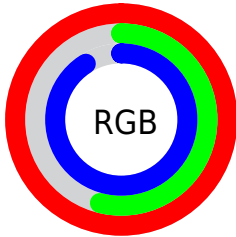

Distribution

Red (100%)

Green (54%)

Blue (91%)