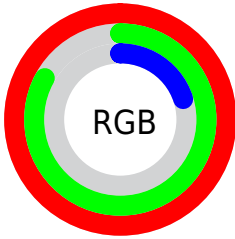

Distribution

Red (100%)

Green (83%)

Blue (20%)