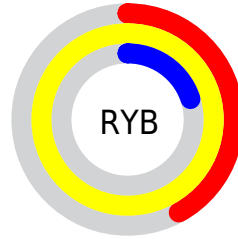

Details

The XYZ color **65.1318, 68.0875, 12.8414** is a light color, and the websafe version is hex **FFCC33**. The color can be described as light washed yellow. A complement of this color would be **23.5076, 16.1083, 96.4773**, and the grayscale version is **59.0531, 62.1284, 67.6579**.

A 20% lighter version of the original color is **79.8692, 93.9277, 28.9592**, and **34.3051, 35.5833, 5.0602** is the 20% darker color. If you saturate the color by 10%, you get **63.3736, 65.2381, 10.2007**, and if you desaturate by 10%, it is **67.2476, 71.1601, 17.1212**.

Distribution

Red (100%)

Green (83%)

Blue (20%)

Red (42%)

Yellow (100%)

Blue (20%)

Cyan (0%)

Magenta (17%)

Yellow (80%)

Black (0%)

Cyan (0%)

Magenta (17%)

Yellow (80%)

Brightness & Saturation Gradients

These gradients show how the XYZ color 65.1318, 68.0875, 12.8414 changes by changing the brightness by 10 percent. The first figure shows a shift by +10% for each color and the second figure -10%.