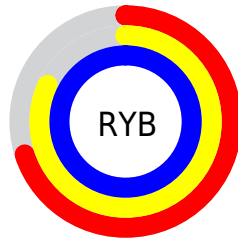

- Red (70%)
- Yellow (82%)
- Blue (100%)