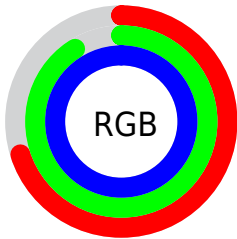

Distribution

- Red (70%)
- Green (91%)
- Blue (100%)