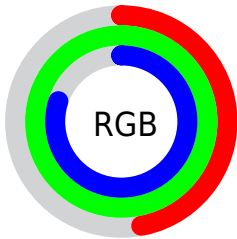

Distribution

- Red (47%)
- Green (100%)
- Blue (80%)