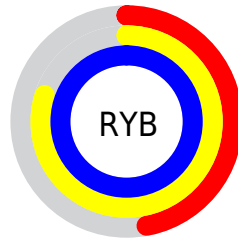

- Red (47%)
- Yellow (80%)
- Blue (100%)