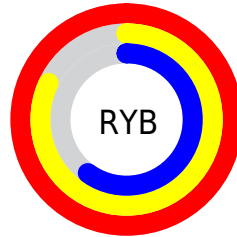

Details

The XYZ color **65.1874, 59.9551, 38.2737** is a light color, and the websafe version is hex **FFCC99**. A complement of this color would be **56.5174, 64.6529, 104.1082**, and the grayscale version is **57.9285, 60.9453, 66.3694**.

A 20% lighter version of the original color is **85.2776, 91.1189, 72.7676**, and **33.8272, 30.0230, 16.5825** is the 20% darker color. If you saturate the color by 10%, you get **59.9529, 52.5042, 27.2249**, and if you desaturate by 10%, it is **71.2787, 68.3993, 51.8296**.

Distribution

Red (100%)

Green (74%)

Blue (60%)

Red (100%)

Yellow (82%)

Blue (60%)

Cyan (0%)