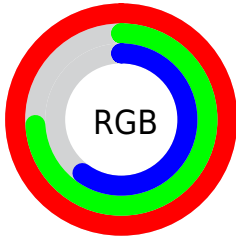

Distribution

Red (100%)

Green (74%)

Blue (60%)