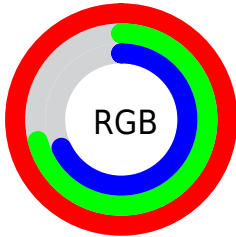

Distribution

Red (100%)

Green (71%)

Blue (68%)