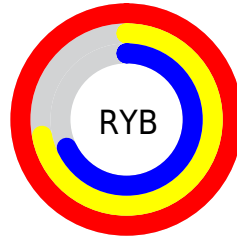

Details

The XYZ color **65.5108, 57.7330, 47.2260** is a light color, and the websafe version is hex **FFCCCC**. A complement of this color would be **68.2382, 82.0130, 106.8413**, and the grayscale version is **56.7100, 59.6633, 64.9734**.

A 20% lighter version of the original color is **85.8181, 88.0105, 85.8634**, and **34.3274, 28.9513, 21.8681** is the 20% darker color. If you saturate the color by 10%, you get **58.9969, 48.2843, 34.0209**, and if you desaturate by 10%, it is **73.2521, 68.8825, 63.1647**.

Distribution

Red (100%)

Green (71%)

Blue (68%)

Red (100%)

Yellow (72%)

Blue (68%)

Cyan (0%)