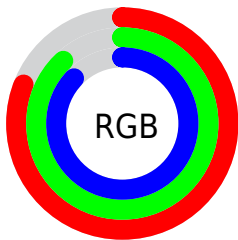

Distribution

- Red (81%)
- Green (88%)
- Blue (87%)