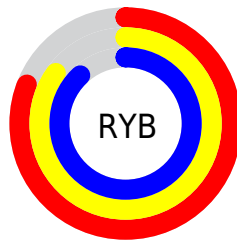

- Red (81%)
- Yellow (85%)
- Blue (88%)