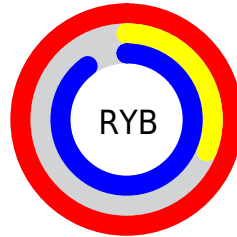

Details

The XYZ color **58.1788, 32.5091, 77.3373** is a light color, and the websafe version is hex **FF66FF**. The color can be described as light washed magenta. A complement of this color would be **41.5355, 74.2028, 25.5004**, and the grayscale version is **28.2755, 29.7480, 32.3956**.

A 20% lighter version of the original color is **68.8149, 47.5298, 100.1550**, and **29.7910, 14.4865, 40.7612** is the 20% darker color. If you saturate the color by 10%, you get **56.1589, 29.3019, 74.0972**, and if you desaturate by 10%, it is **60.9166, 37.1334, 80.8738**.

Distribution

Red (100%)

Green (31%)

Blue (90%)

Red (100%)

Yellow (31%)

Blue (90%)

Cyan (0%)