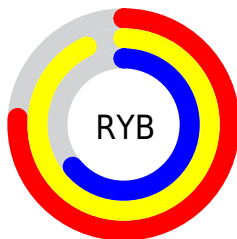

Red (76%)

Yellow (93%)

Blue (64%)