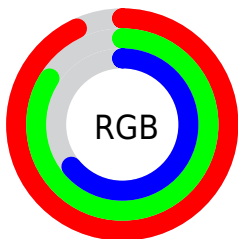

Distribution

Red (93%)

Green (84%)

Blue (64%)