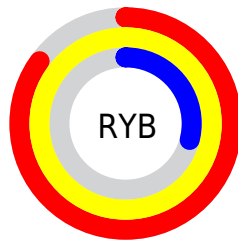

Details

The XYZ color **57.7726, 52.4010, 13.3728** is a light color, and the websafe version is hex **FF9933**. The color can be described as light washed orange. A complement of this color would be **32.1883, 31.4175, 98.9749**, and the grayscale version is **47.6770, 50.1599, 54.6241**.

A 20% lighter version of the original color is **73.5818, 79.9182, 31.2862**, and **29.0182, 25.2831, 3.6985** is the 20% darker color. If you saturate the color by 10%, you get **55.0026, 47.9483, 9.0988**, and if you desaturate by 10%, it is **61.0724, 57.3597, 19.5329**.

Distribution

Red (100%)

Green (69%)

Blue (29%)

Red (85%)

Yellow (100%)

Blue (29%)

Cyan (0%)