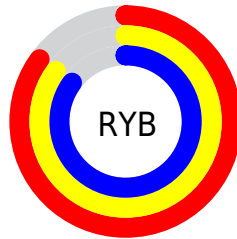

- Red (85%)
- Yellow (85%)
- Blue (85%)