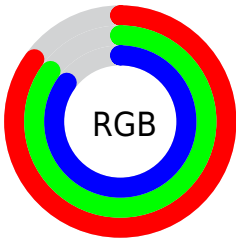

Distribution

- Red (85%)
- Green (85%)
- Blue (85%)