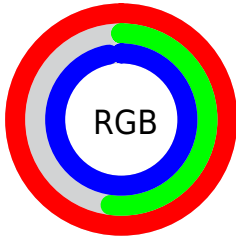

Distribution

Red (100%)

Green (52%)

Blue (97%)