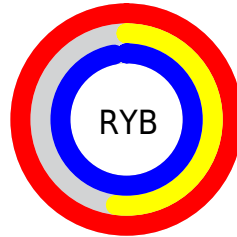

Details

The XYZ color **66.5708, 44.8124, 93.9479** is a light color, and the websafe version is hex **FF99FF**. A complement of this color would be **50.1679, 78.4007, 37.3018**, and the grayscale version is **44.6012, 46.9239, 51.1001**.

A 20% lighter version of the original color is **77.7035, 65.3069, 103.1178**, and **34.8228, 20.8051, 51.4706** is the 20% darker color. If you saturate the color by 10%, you get **63.2679, 38.5682, 91.7319**, and if you desaturate by 10%, it is **70.7247, 52.7554, 96.4575**.

Distribution

Red (100%)

Green (52%)

Blue (97%)

Red (100%)

Yellow (52%)

Blue (97%)

Cyan (0%)