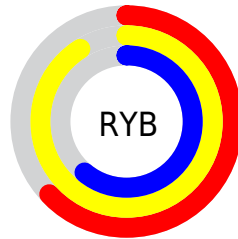

- Red (63%)
- Yellow (91%)
- Blue (61%)