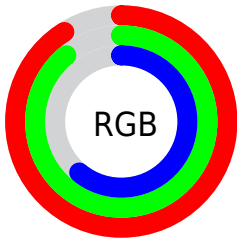

Distribution

- Red (91%)
- Green (89%)
- Blue (61%)