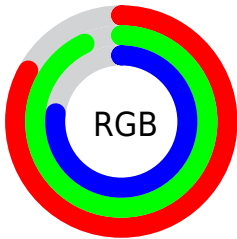

Distribution

- Red (83%)
- Green (93%)
- Blue (77%)