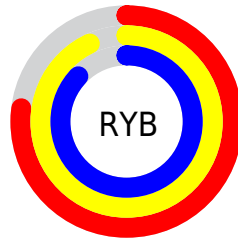

- Red (77%)
- Yellow (93%)
- Blue (87%)